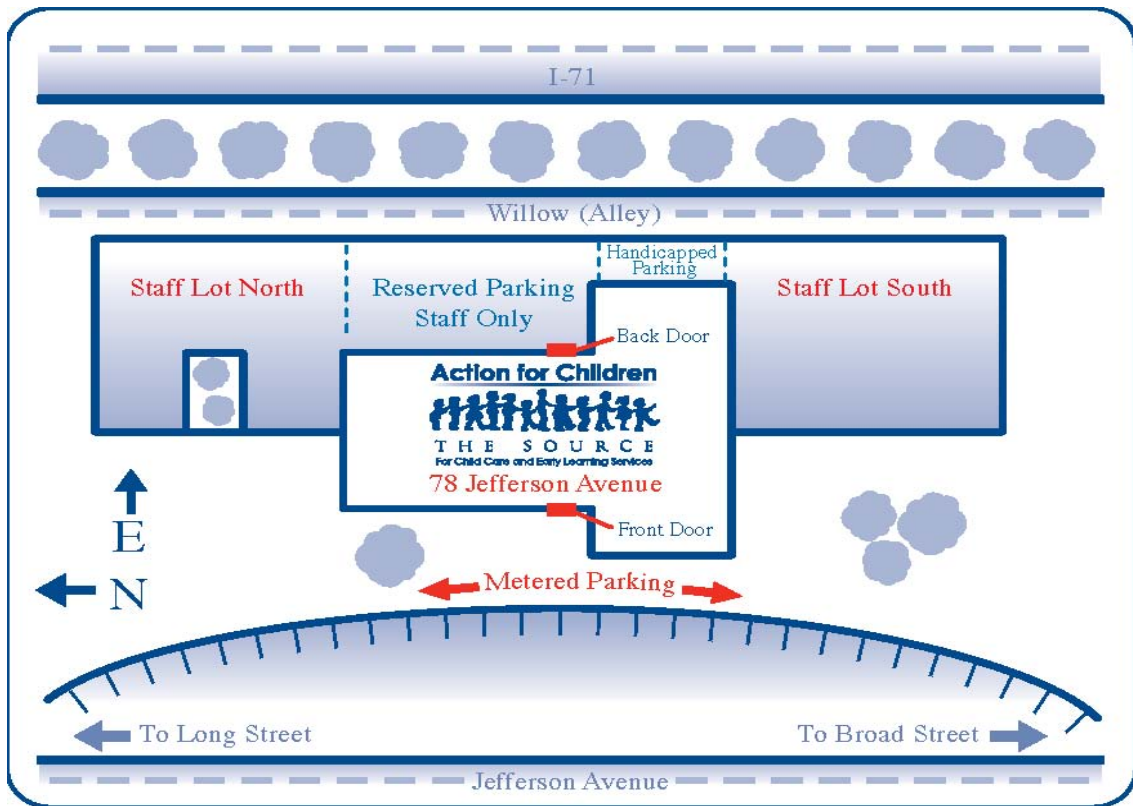

Map of Action for Children

Parking Notes

- The name on the sign in front of the building is the “Cecilia Cullman Center for Children.”
- Parking is available at meters on Jefferson Avenue in front of the building. Meters to the south of the front of the building are 6-hour meters.
- Limited parking is available behind the building in the Staff Lot North after 5:30 p.m. Monday through Friday and anytime on the weekends. Double-parking is required in this lot whenever possible because spaces are limited and they are small.
- There is no longer parking available in Staff Lot South and there is no parking in the Reserved Parking for Staff Only immediately behind the building.
- Additional free parking is available in spaces 44 thru 88 in the parking lot on the southwest corner of Jefferson Avenue and Long Street.
- If you enter through the back door of our building, please ring the doorbell.